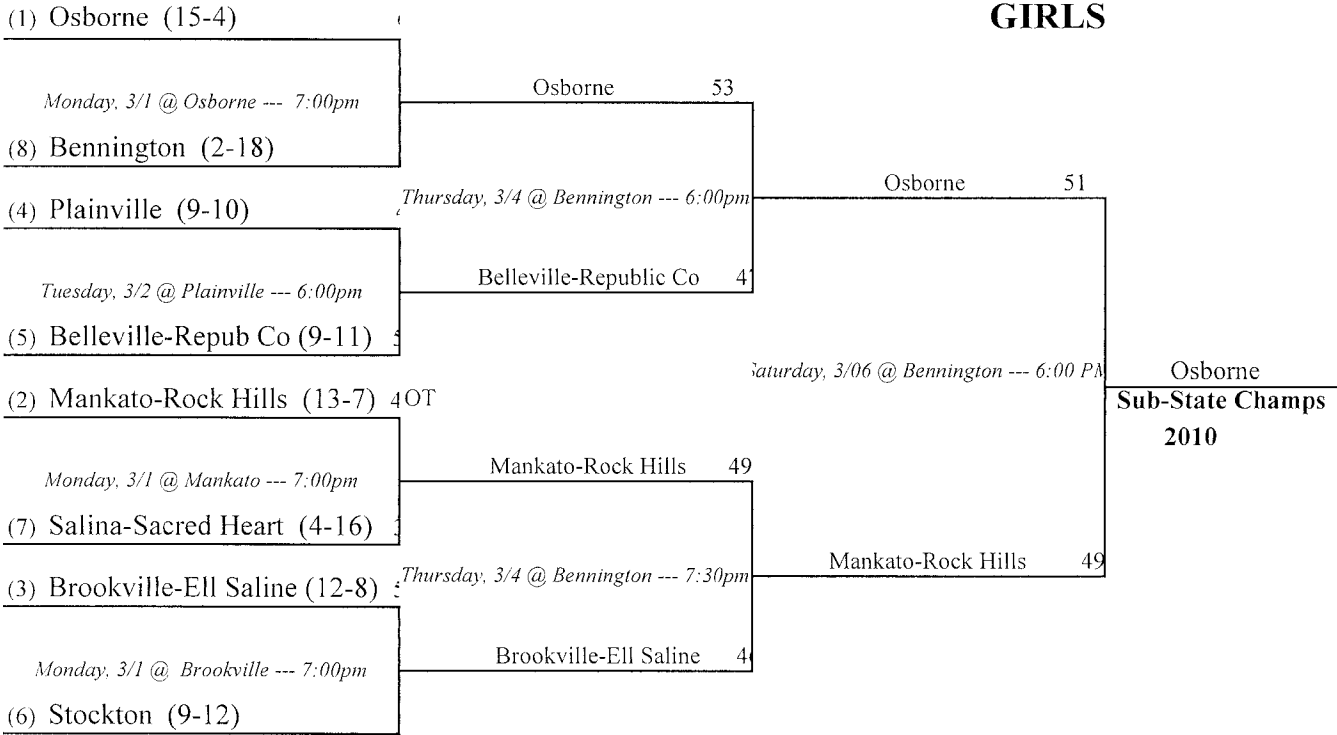

**Kansas State High School Activities Association**  
**OFFICIAL SUB-STATE TOURNAMENT BRACKET — CLASS 2A**  
**2010**

SITE: Bennington High School

MANAGER: Jason Feil

**GIRLS**

**BOYS**